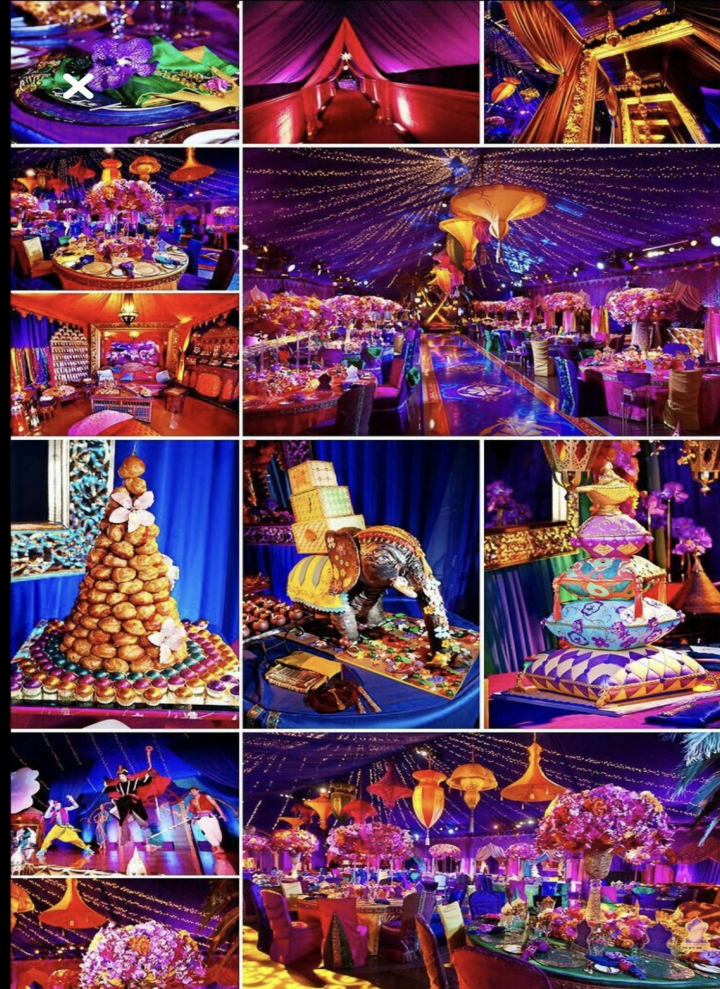

Suggested Colors:

~ COLOR SAMPLES

-MINT.

-YELLOW

-PURPLE.

-GREEN

-PINK.

-RED

-ORANGE